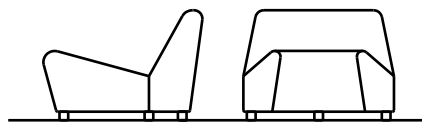

# duo

Product Name / Duo

Function / Chair

Description /

Duo is two part easy chair consisting of back rest and seat pad with two height backrest sizes available - High and Low

Uses /

The tapered profile of the chairs enables innovative grouping arrangements in inward or outward directions making them perfect for informal meeting areas in offices or foyer seating depending on arrangement

Finishes / Colours /

See colour chart on web site for information.

Rated for use in commercial interiors

Dimensions /

HF21/1 / High Back H845mm W865mm D1025mm

HF21/2 / Low back H650mm W865mm D1026mm

Grouped outward arrangement