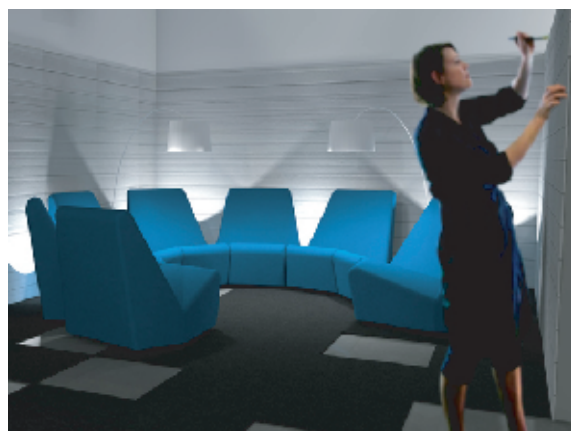

hiberform/

Spatial Division & Furniture Products
A/ Mullies Manorhamilton Co. Leitrim Ireland
T/ +353(0)87 2725811
E/ info@hiberform.com
T/ @hiberform
www.hiberform.com

hiberform®