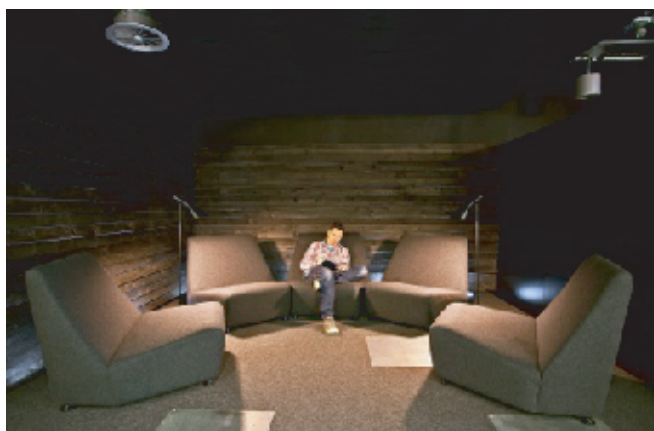

Duo at Wayra, Dublin