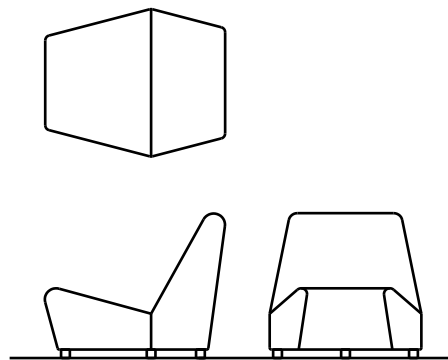

# duo

Product Name / Duo

Function / Chair

Description /

Duo is two part easy chair consisting of back rest and seat pad with two height backrest sizes available - High and Low

Uses /

The tapered profile of the chairs enables innovative grouping arrangements in inward or outward directions making them perfect for informal meeting areas in offices or foyer seating depending on arrangement

Finishes / Colours /

See colour chart on web site for information.

Rated for use in commercial interiors

Dimensions /

HF21/1 / High Back H845mm W865mm D1025mm

HF21/2 / Low back H650mm W865mm D1026mm

Grouped outward arrangement